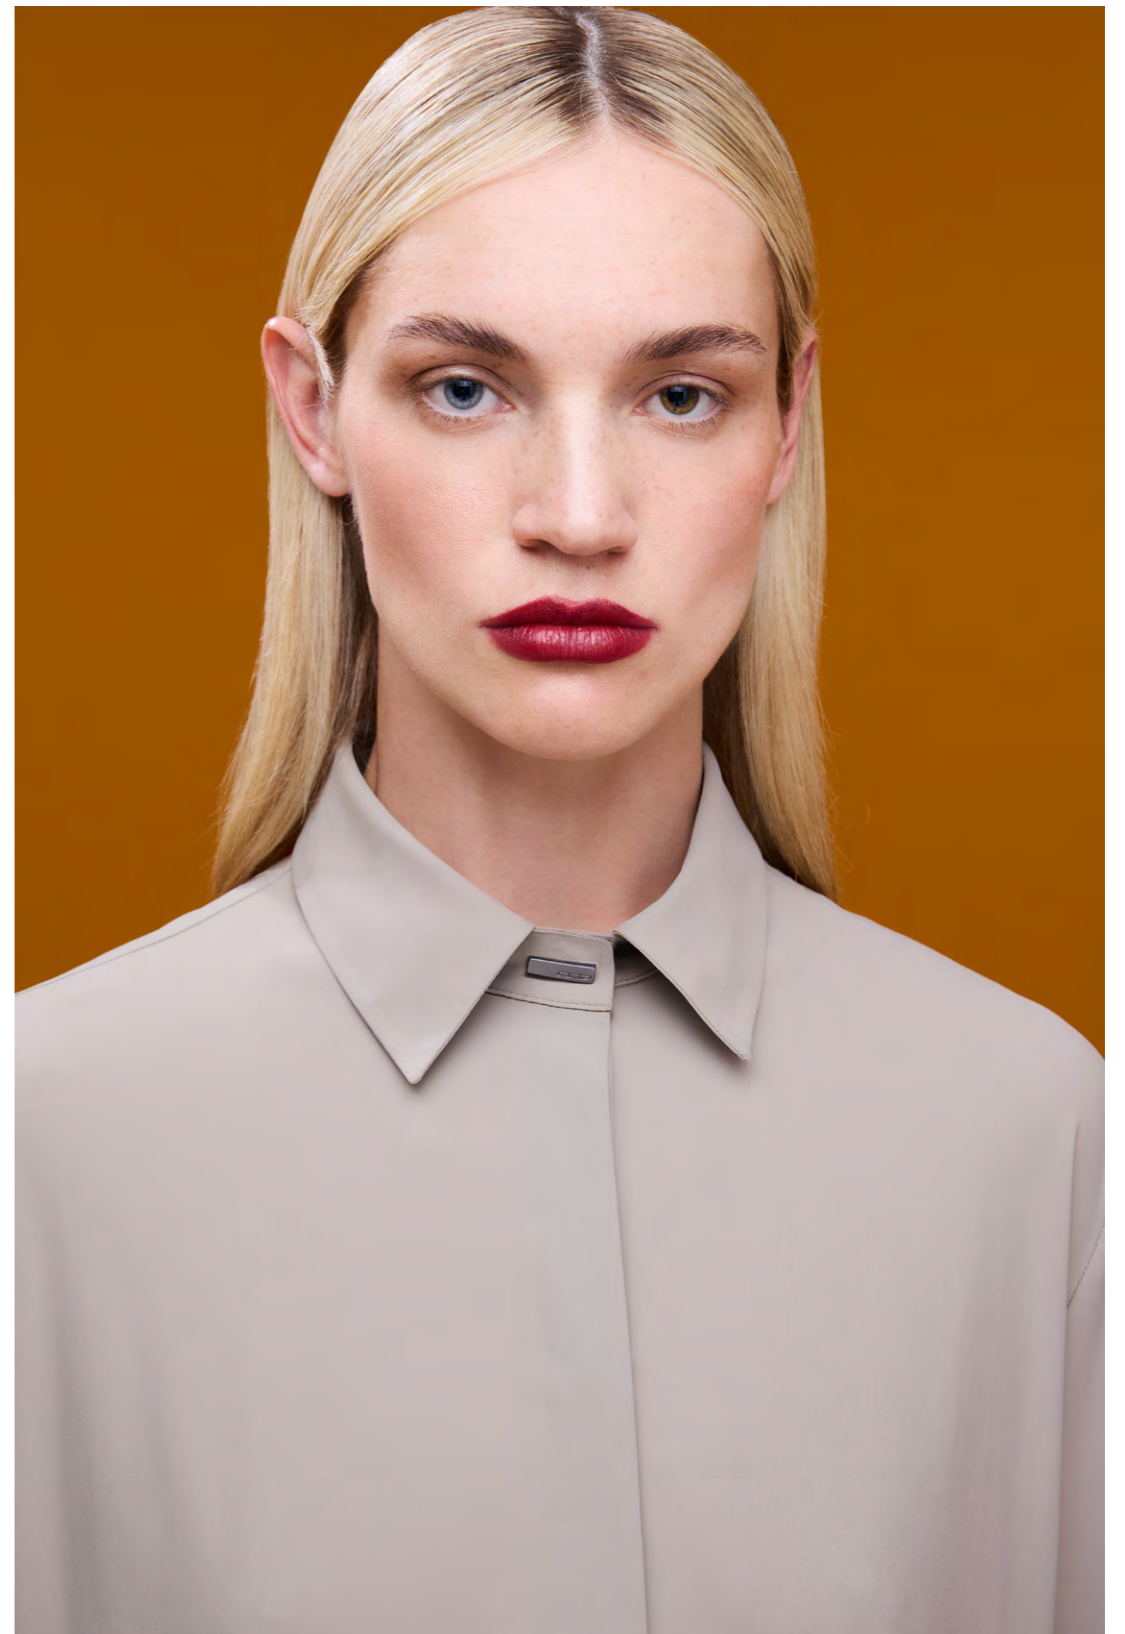

26805 - SURFLEX® LIGHT POLONG WOM DRESS - Col. 87