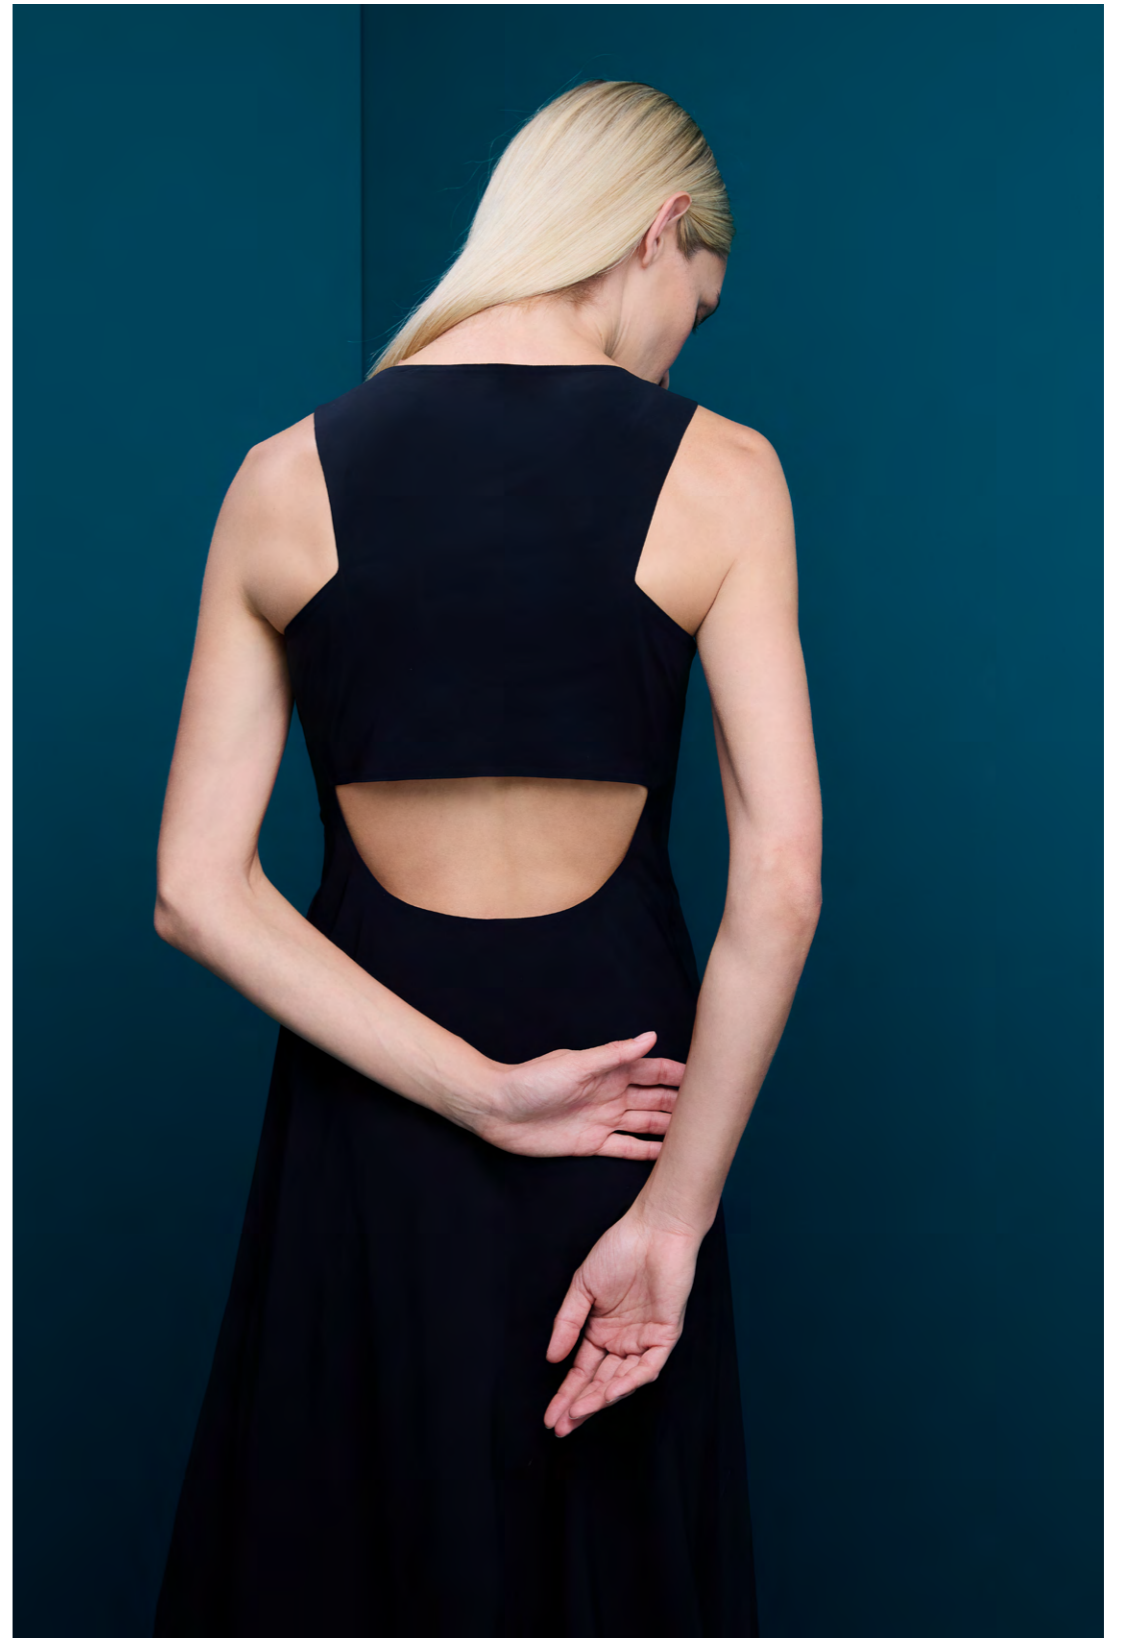

RRD

SPRING **26**
SUMMER WOM

r o b e r t o r i c c i d e s i g n s

RRD

RRD - Spring/Summer 26
WOM

r o b e r t o r i c c i d e s i g n s

26558 - SURFLEX® BOYFRIEND WOM BLAZER - Col.09
26802 - SURFLEX® B SIDE WOM DRESS - Col. 10

26802 - SURFLEX® B SIDE WOM DRESS - Col. 10

26764 - SURFLEX® OVERSHIRT WOM SHIRT - Col. 10
26713 - SURFLEX® TANK WOM SHIRTY - Col.60
26856 - SURFLEX® LIGHT BERMUDA WOM PANT - Col. 09

26764 - SURFLEX® OVERSHIRT WOM SHIRT - Col. 10
26713 - SURFLEX® TANK WOM SHIRTY - Col.60
26856 - SURFLEX® LIGHT BERMUDA WOM PANT - Col. 09
26400 - SURFLEX® EASY BAG - Col. 10